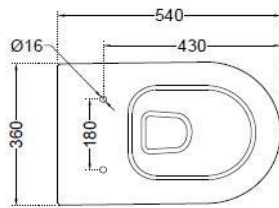

SPECIFICATION DATA SHEET

PRODUCT DETAILS

Manufacturer :	Artize	Type:	Wall Hung WC
Colour:	White	Flush valves	Regular, Dual & I Flush advantages
Outlet	Horizontal	Material:	Ceramic - Vitreous China
Technical Details:	Internal diameter of inlet hole dia. $\varnothing 55 \pm 3$ mm External diameter of outlet hole dia. $\varnothing 100 \pm 5$ mm		

PRODUCT IMAGE

TECHNICAL DRAWING

TOP VIEW

SIDE VIEW

BACK VIEW

Product Dimension	360x540x330 mm	FEATURES
Product Weight	17.3 Kg	Rimless WC, Blind Installation with quick release seat cover, Exclusive Design, Efficient Dual Flushing - 3/6 LPF.

DISCLAIMER: Our every effort has been made to ensure factual accuracy, the information presented subject to changes due to requirements in different sites, markets and/ or countries. All dimensions are in mm (Tolerance ± 5 MM). Jaquar reserves the right to make the necessary amendments at any time without prior notice.