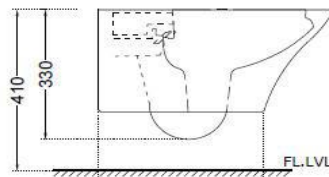

SPECIFICATION DATA SHEET

PRODUCT DETAILS

Manufacturer :	Artize	Type:	Wall Hung WC
Colour:	White	Flush valves	Regular, Dual & I Flush advantages
Outlet	Horizontal	Material:	Ceramic - Vitreous China
Technical Details:	Internal diameter of inlet hole dia. $\varnothing 55 \pm 3$ mm External diameter of outlet hole dia. $\varnothing 100 \pm 5$ mm		

PRODUCT IMAGE

TECHNICAL DRAWING

TOP VIEW

SIDE VIEW

BACK VIEW

Product Dimension	360x540x330 mm	FEATURES
Product Weight	17.3 Kg	Rimless WC, Blind Installation with quick release seat cover, Exclusive Design, Efficient Dual Flushing - 3/6 LPF.

DISCLAIMER: Our every effort has been made to ensure factual accuracy, the information presented subject to changes due to requirements in different sites, markets and/ or countries. All dimensions are in mm (Tolerance ± 5 MM). Jaquar reserves the right to make the necessary amendments at any time without prior notice.