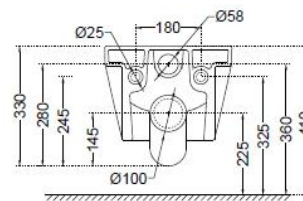

SPECIFICATION DATA SHEET

PRODUCT DETAILS

Manufacturer :	Artize	Type:	Wall Hung WC
Colour:	White	Flush valves	Regular, Dual & I Flush advantages
Outlet	Horizontal	Material:	Ceramic - Vitreous China
Technical Details:	Internal diameter of inlet hole dia. $\varnothing 55 \pm 3$ mm External diameter of outlet hole dia. $\varnothing 100 \pm 5$ mm		

PRODUCT IMAGE

TECHNICAL DRAWING

TOP VIEW

SIDE VIEW

BACK VIEW

Product Dimension	360x540x330 mm	FEATURES
Product Weight	17.3 Kg	Rimless WC, Blind Installation with quick release seat cover, Exclusive Design, Efficient Dual Flushing - 3/6 LPF.

DISCLAIMER: Our every effort has been made to ensure factual accuracy, the information presented subject to changes due to requirements in different sites, markets and/ or countries. All dimensions are in mm (Tolerance ± 5 MM). Jaquar reserves the right to make the necessary amendments at any time without prior notice.